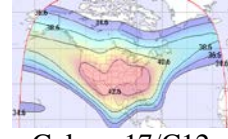

Anik F1R

97° WL

Galaxy 19/C07

95° WL

Galaxy 3C/C12  
Galaxy 3C/C14

95° WL

Galaxy 3C/C21

91° WL