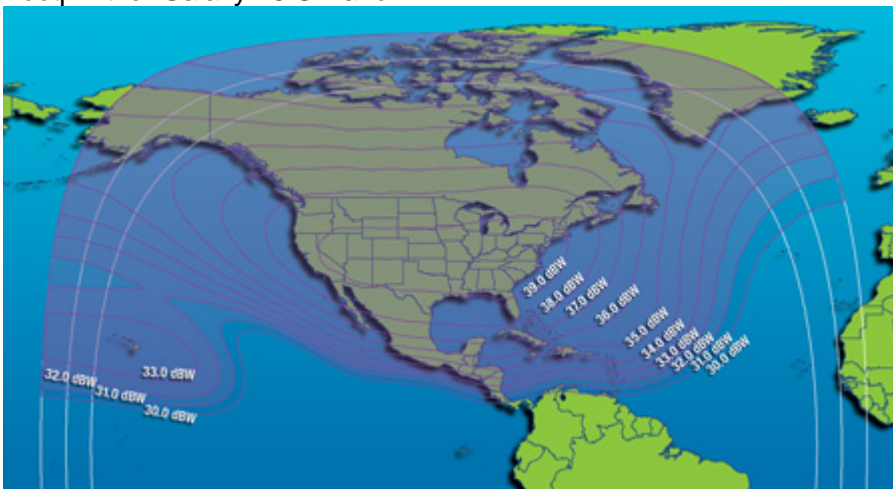

Footprint for Galaxy 26 C-Band

All capacity provided in accordance with the standard SPACECONNECTION contract terms and conditions. All capacity is subject to availability at the time of confirmed booking, and is subject to prior sale and may be withdrawn without notice.